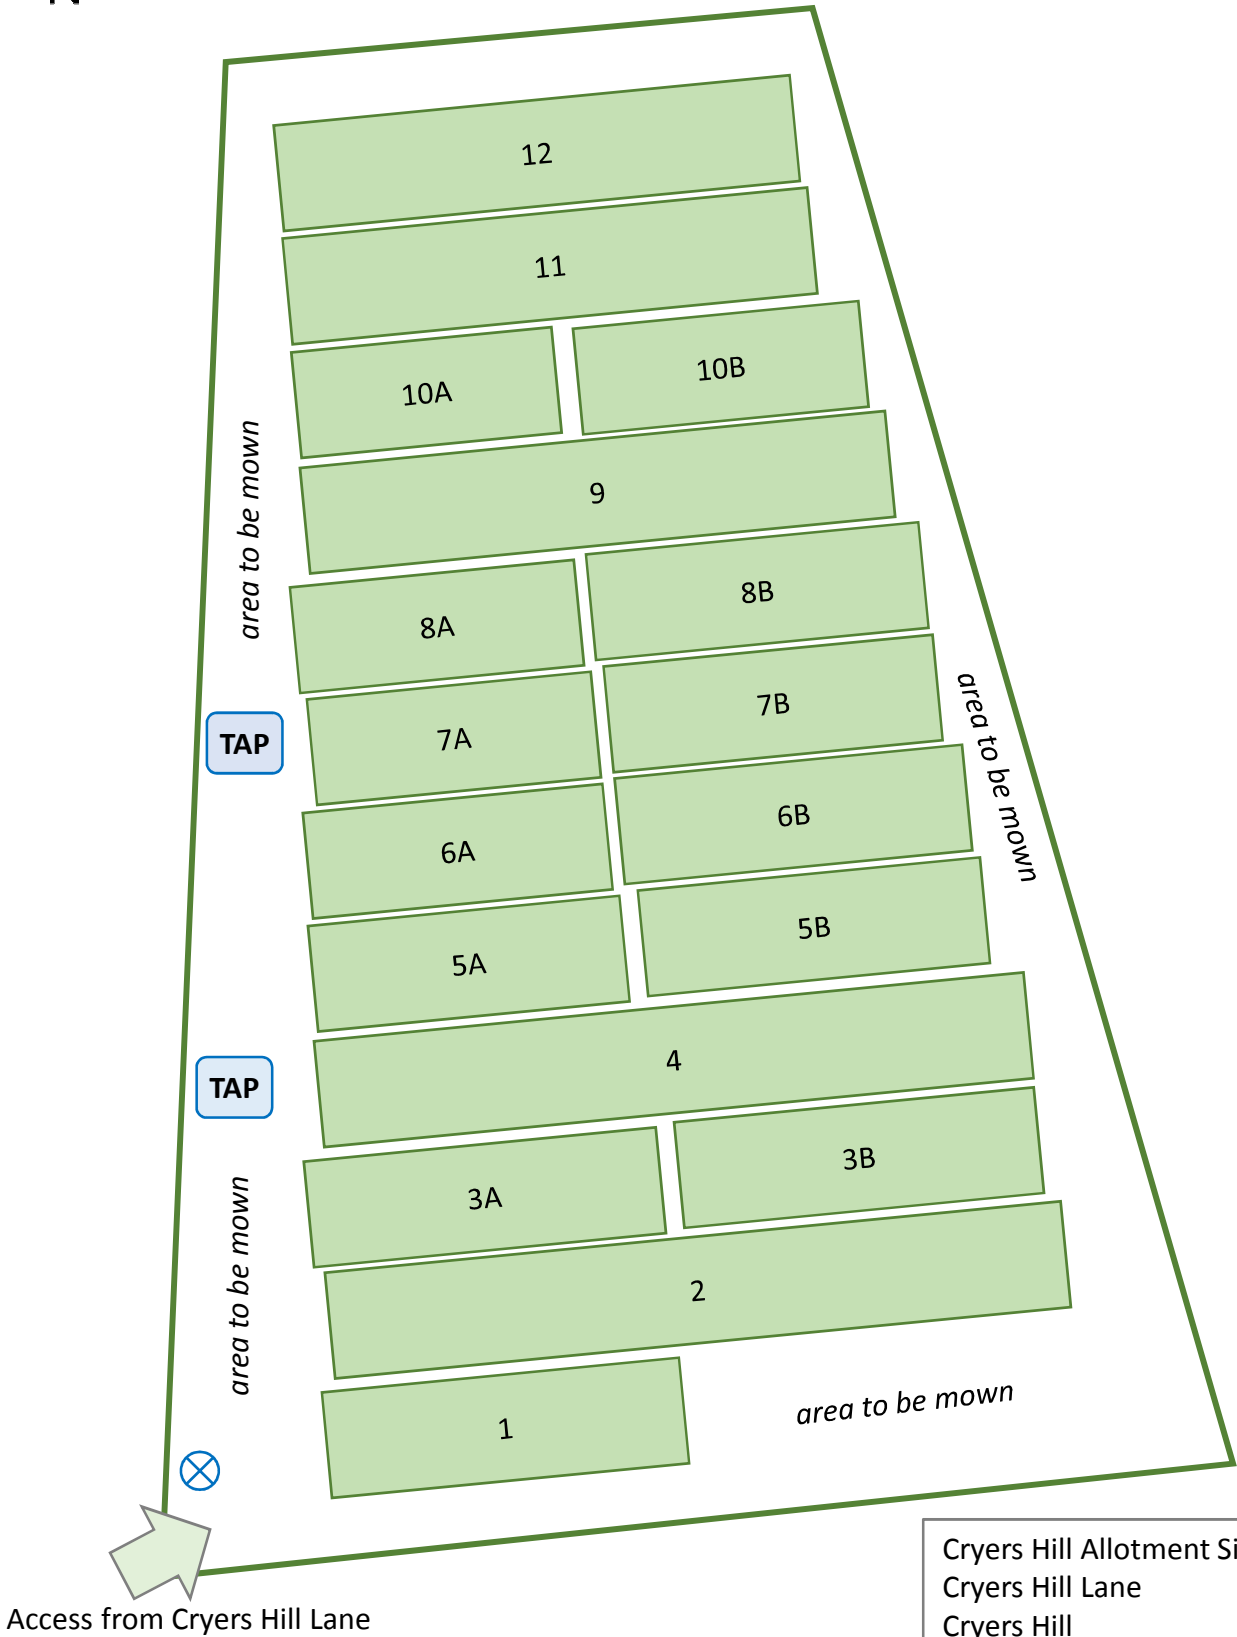

Hughenden Parish Council Cryers Hill Allotment Site

Cryers Hill Allotment Site
Cryers Hill Lane
Cryers Hill

For guidance only
Not to scale
v1.1 June 2015