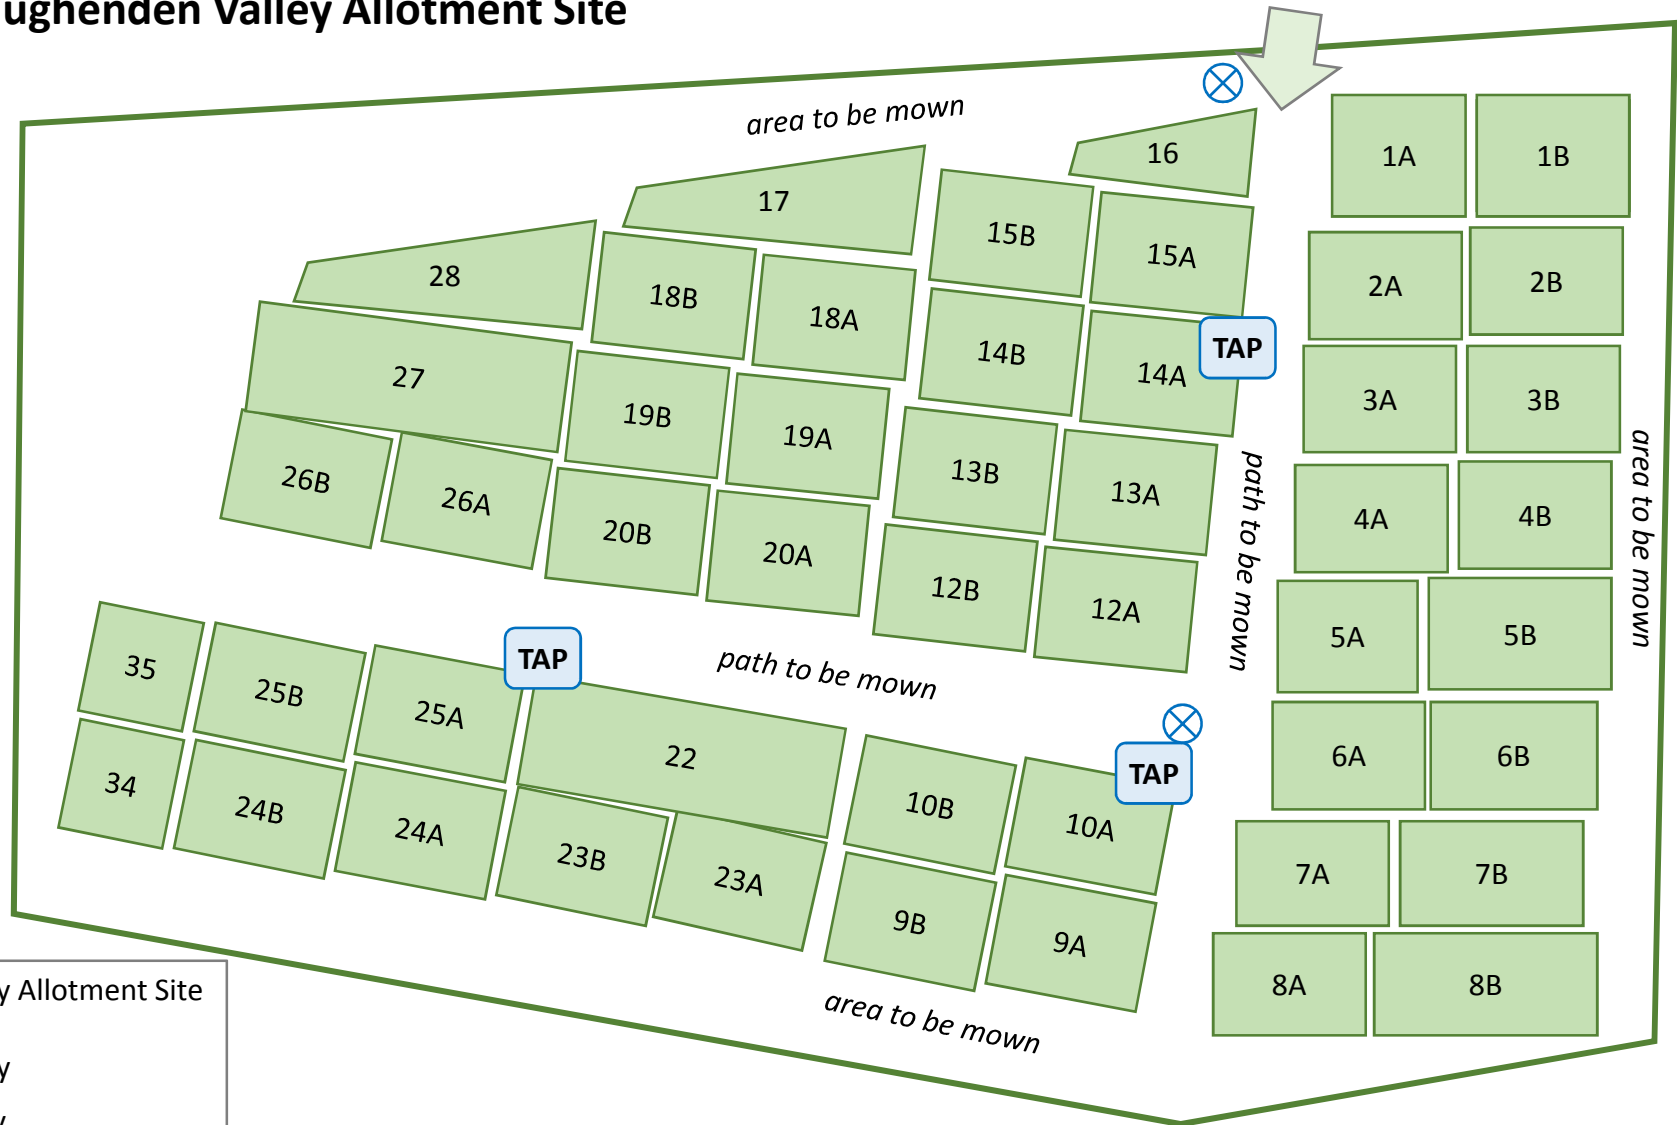

# Hughenden Parish Council Hughenden Valley Allotment Site

Hughenden Valley Allotment Site  
Whitfield Road  
Hughenden Valley  
For guidance only  
Not to scale  
v1.1 June 2015