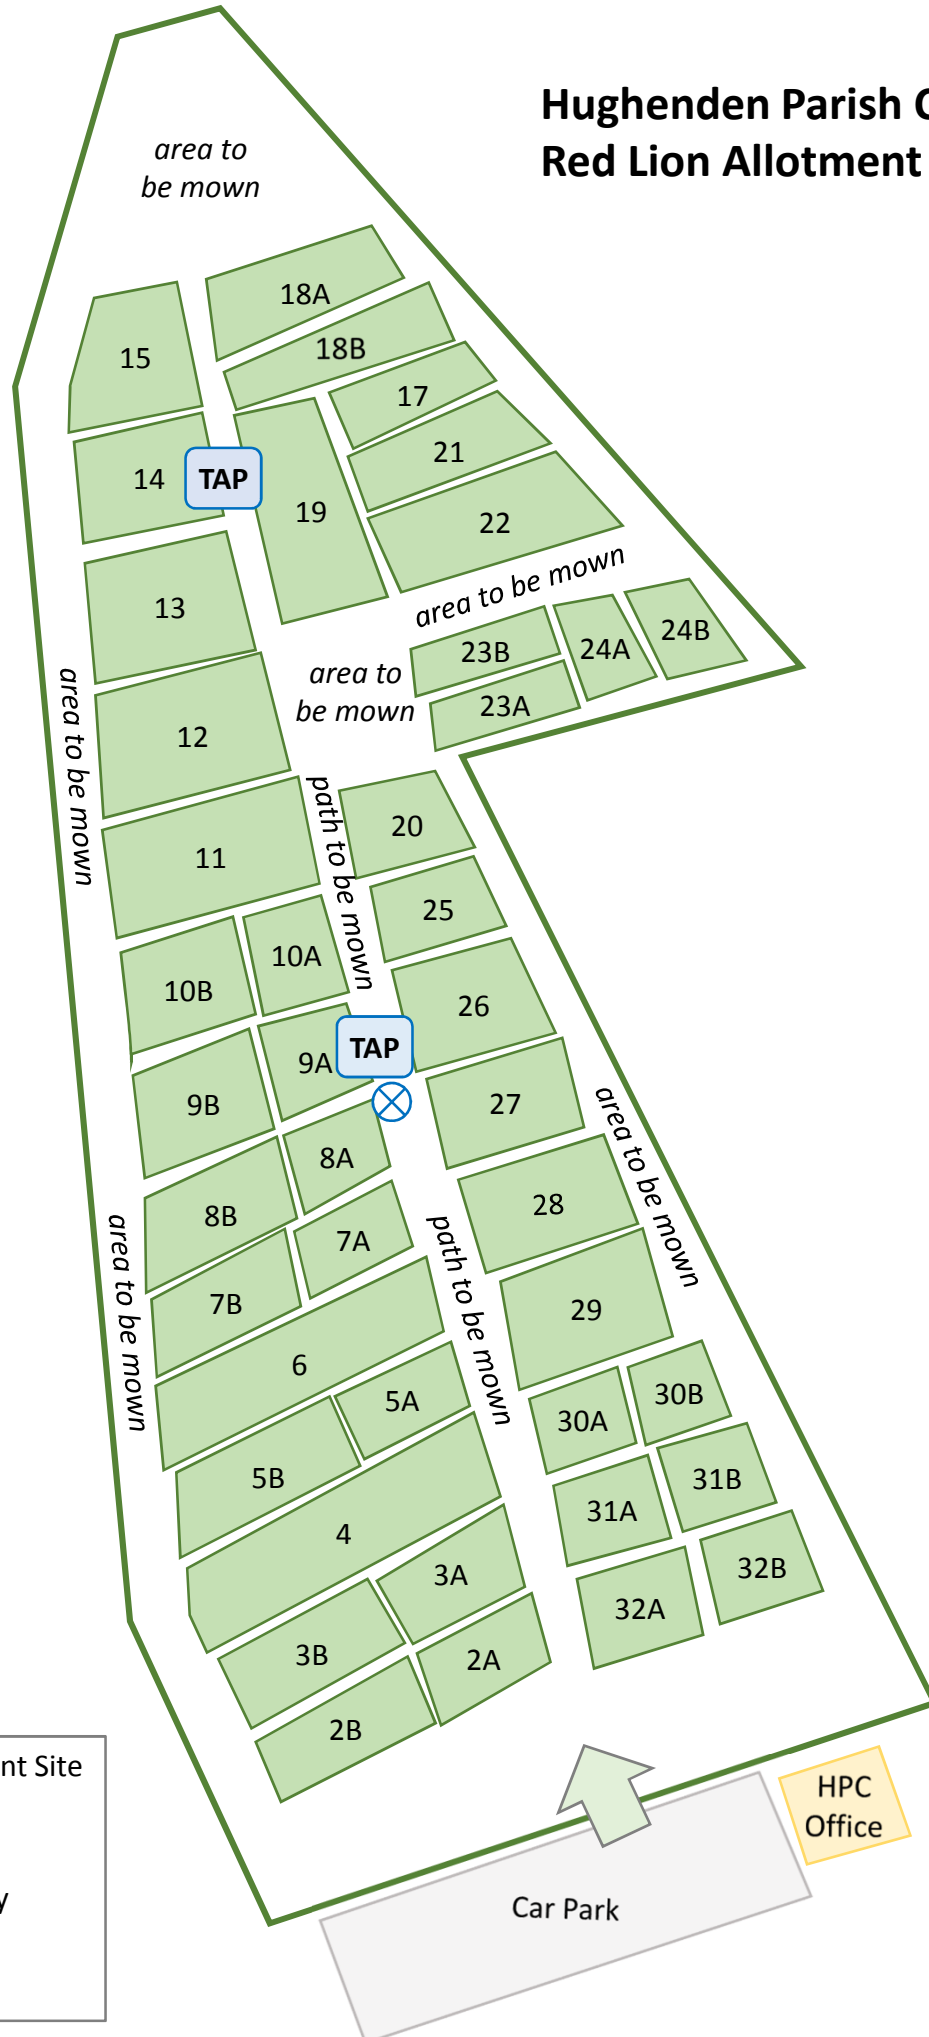

# Hughenden Parish Council Red Lion Allotment Site

Red Lion Allotment Site  
The Common  
Great Kingshill  
For guidance only  
Not to scale  
v1.1 June 2015